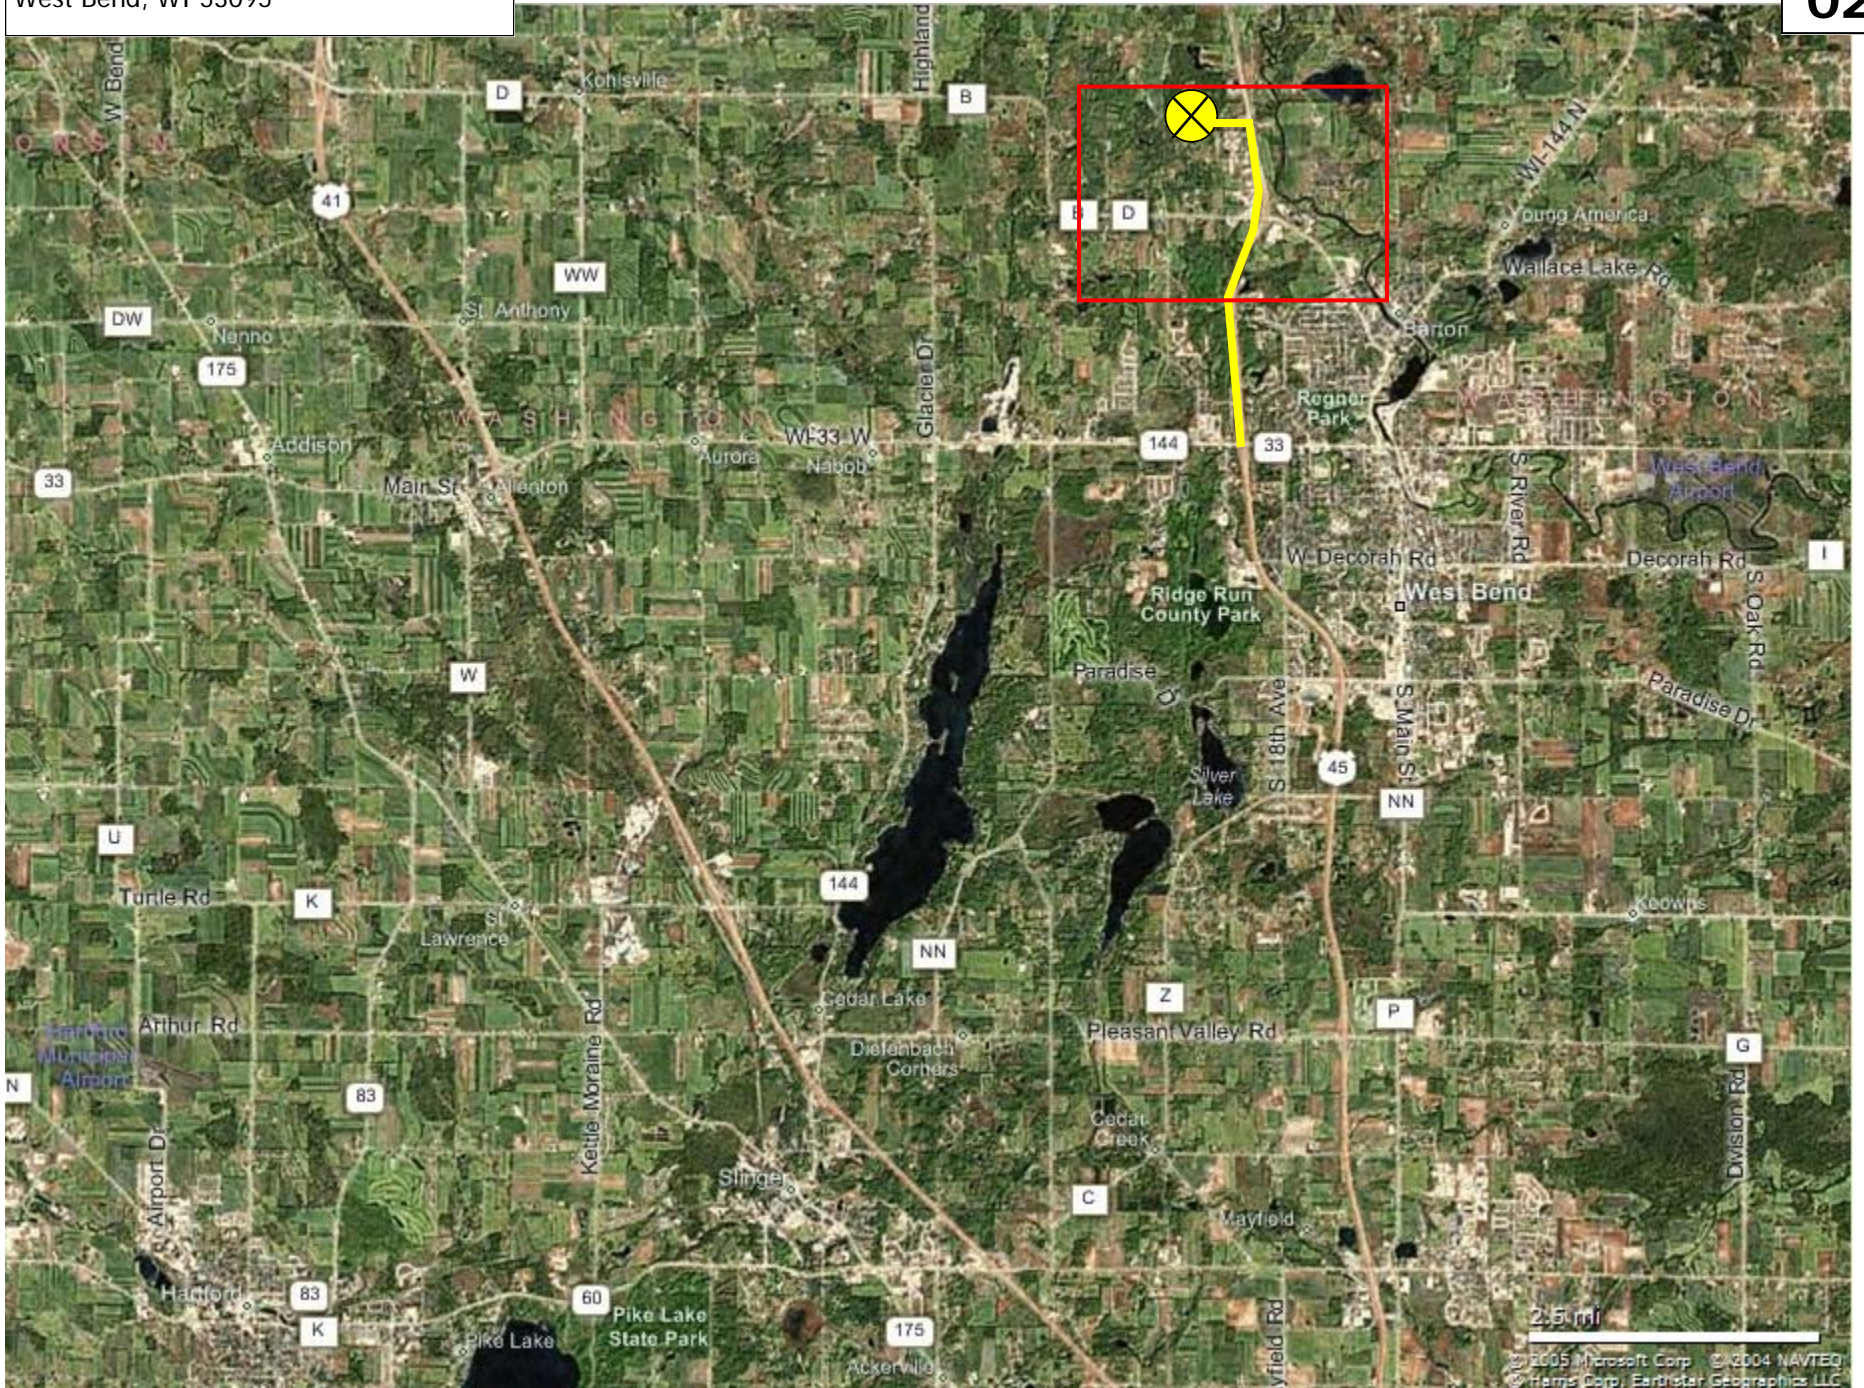

West Bend-Barton Sportsman's Club

3540 Trapshoot Lane
West Bend, WI 53095

01

1. From downtown Milwaukee, WI:
2. I-94 West
3. North on 41/45
4. Bear right to continue North on 45 when 41 and 45 split
5. Continue North on 45 past all West Bend Exits
6. Just as Highway 45 begins to turn into a two-lane highway, turn West on Friendly Drive
7. Friendly drive curves south.
8. Turn West on Trapshoot Lane
9. Continue through the club gates to club.

10 mi

© 2005 Microsoft Corp © 2004 NAVTEQ
© Harris Corp, Earthstar Geographics LLC

West Bend-Barton Sportsman's Club
3540 Trapshoot Lane
West Bend, WI 53095

02

West Bend-Barton Sportsman's Club
3540 Trapshoot Lane
West Bend, WI 53095