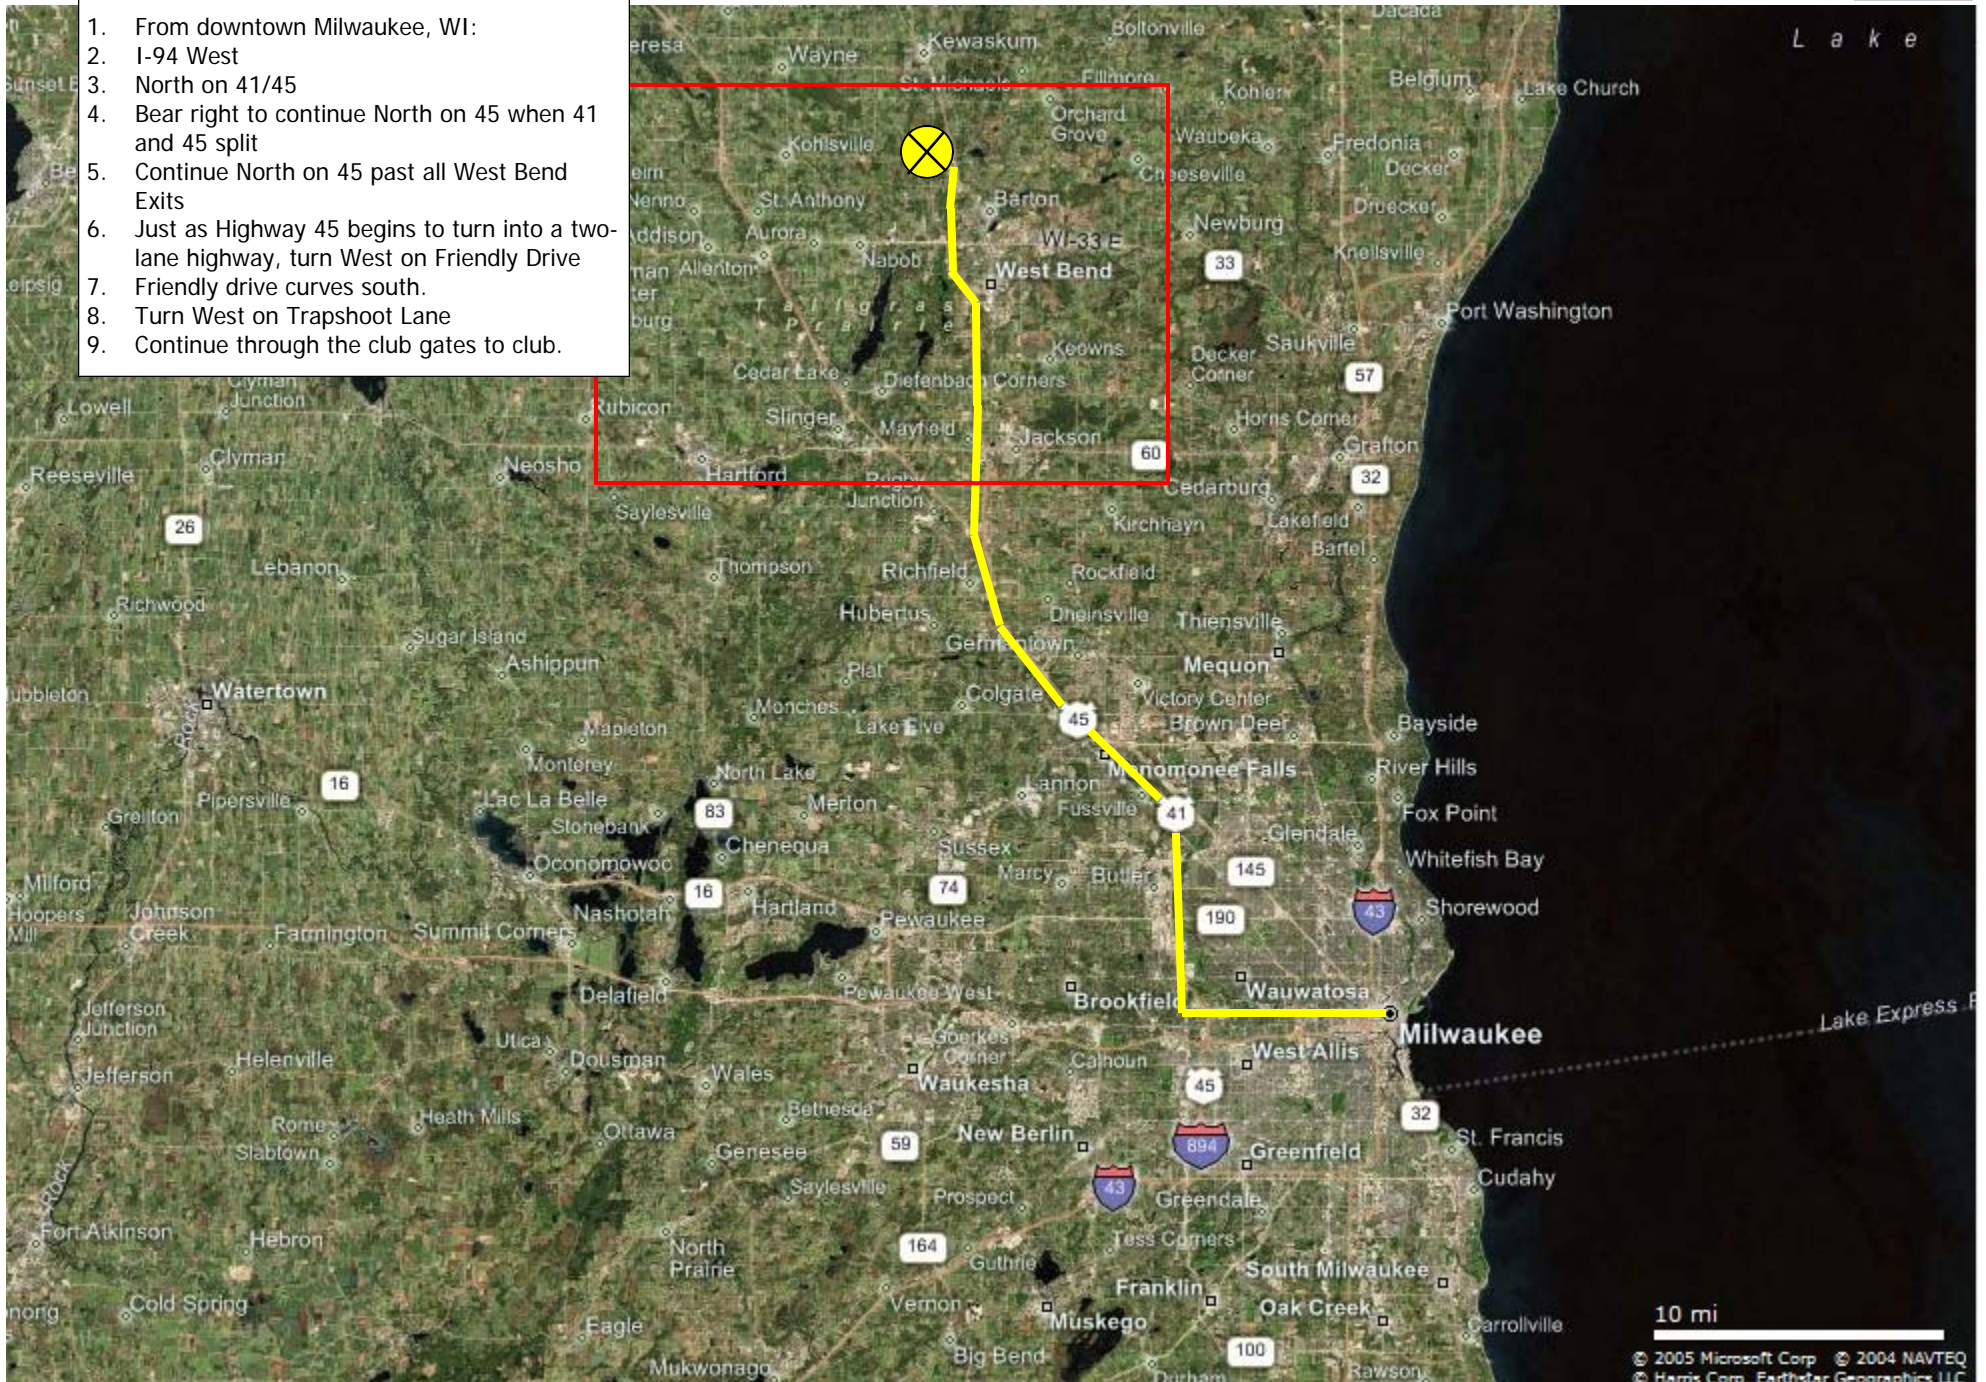

West Bend-Barton Sportsman's Club

3540 Trapshoot Lane
West Bend, WI 53095

01

1. From downtown Milwaukee, WI:
2. I-94 West
3. North on 41/45
4. Bear right to continue North on 45 when 41 and 45 split
5. Continue North on 45 past all West Bend Exits
6. Just as Highway 45 begins to turn into a two-lane highway, turn West on Friendly Drive
7. Friendly drive curves south.
8. Turn West on Trapshoot Lane
9. Continue through the club gates to club.

10 mi

© 2005 Microsoft Corp © 2004 NAVTEQ
© Harris Corp, Earthstar Geographics LLC

West Bend-Barton Sportsman's Club
3540 Trapshoot Lane
West Bend, WI 53095

02

West Bend-Barton Sportsman's Club
3540 Trapshoot Lane
West Bend, WI 53095